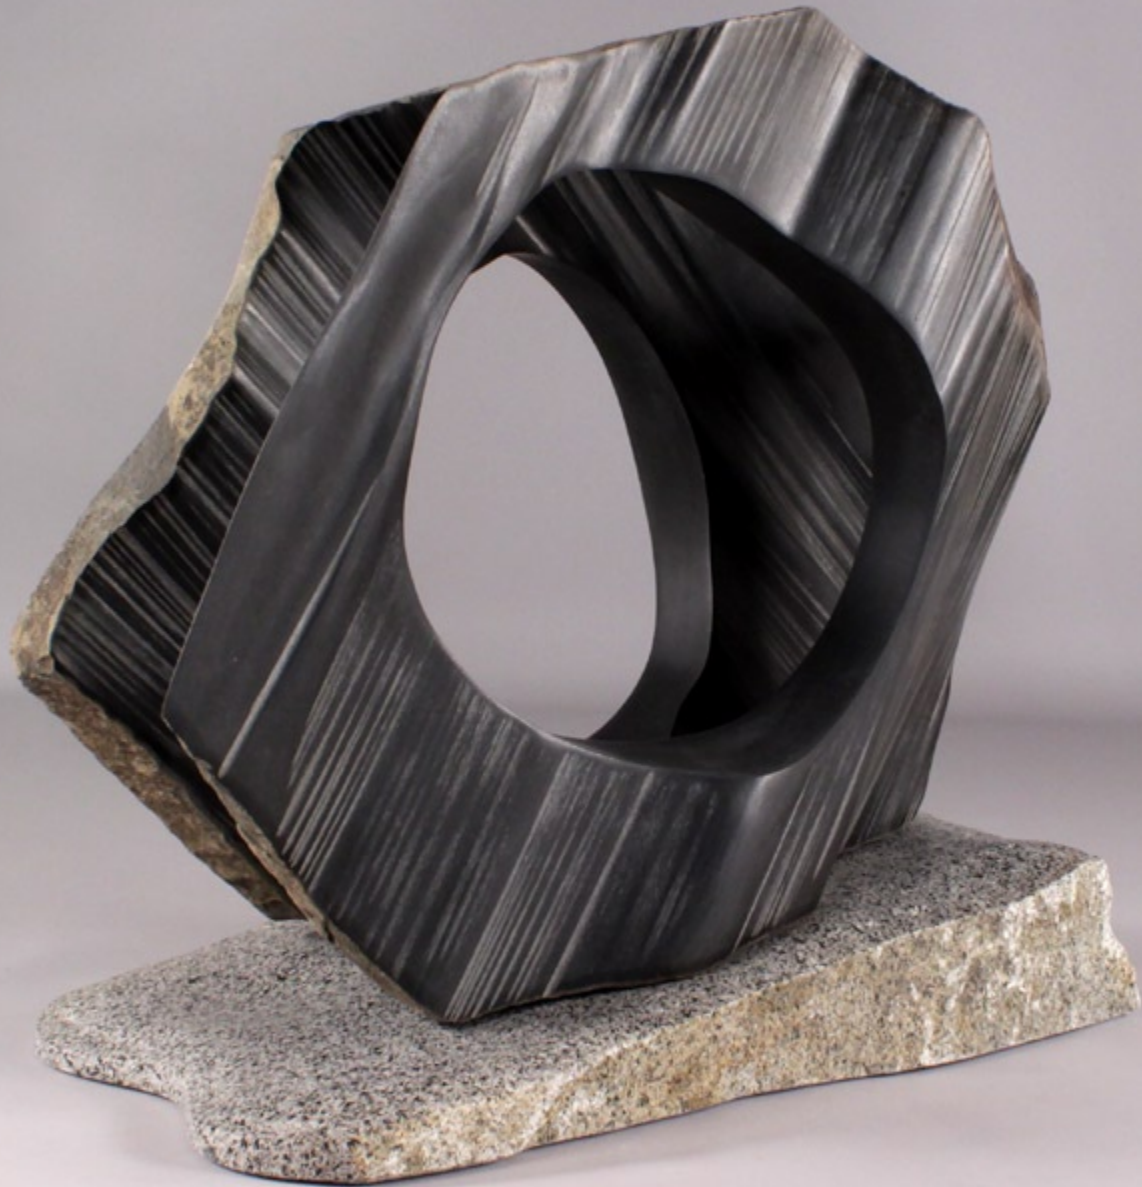

WILL
ROBINSON

CONTINUUM

JULY 2017

FOSTER/WHITE GALLERY

Cover: *Undulating Obelisk*,
basalt, 91 X 31.5 X 22 inches

This page: *Conference*,
basalt, 65.5 X 26 X 23 inches

River Traveler, green granite, 24 X 54 X 19 inches.

Red Dress,
red granite, basalt base
69 X 16 X 17 inches

Leaping Trout II,
granite, sedimentary base
59.5 X 20 X 18 inches

Objects,
basalt, granite base
28 X 32 X 18 inches

Nautilus,
basalt,
30 X 35 X 15 inches